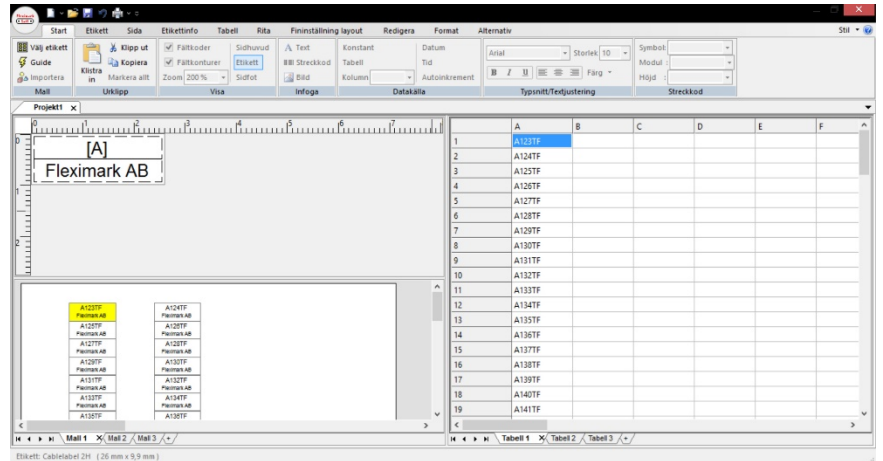

Related products

FLEXIMARK® Cablelabel LFL can be printed using FLEXIMARK® Software and an office laser printer. Select label in the label selector in the program, add to the table what to print, select printer and print.