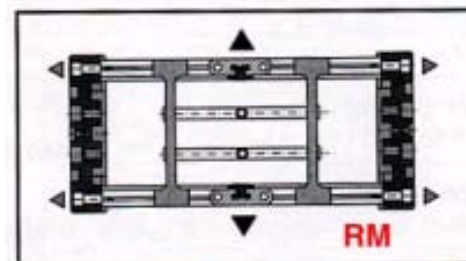

TYPES OF ACCESSORIES

FRAME STAY

Nylon-In / Out Hinges
Cover Strip-Plastic

RL/RV - Twist in / Out Aluminum

RS - Bolted Aluminum Bar

RM - Heavy Duty Bolted Aluminum Bar

LAPP GROUP

LAPP USA
29 Hanover Road
Florham Park, NJ 07932
800-774-3539
www.lappusa.com