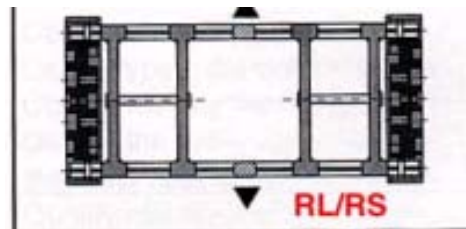

TYPES OF ACCESSORIES

FRAME STAY

Nylon-In / Out Hinges
Cover Strip-Plastic

RL/RV - Twist in / Out Aluminum

RS - Bolted Aluminum Bar

RM - Heavy Duty Bolted Aluminum Bar

LAPP GROUP

LAPP USA
29 Hanover Road
Florham Park, NJ 07932
800-774-3539
www.lappusa.com