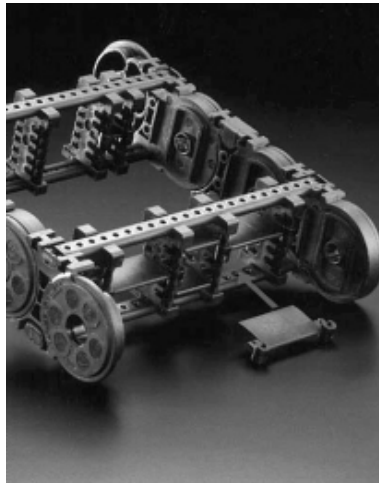

TYPES OF ACCESSORIES

- Divider: Nylon: Verticals (more common) & Horizontal
 - Brackets: Nylon (one or two piece) , Metals (two pieces)
 - Standard Frame Stay:
 - Nylon -Standard, In/Out Hinges
 - Cover Strip
 - RL/RV - Twist In/Out Aluminum Bar
 - RS - Bolted Aluminum
 - RM - Heavy duty bolted on aluminum bar
-
- Metal Guide Channels - for support & guides of the track, available in the industry - too costly

Products we offer

- Versa Trax, Plastitrak
- Plastitrak Model 32
- Varitrak, 650K, 900K
- Available in the industry
- Available in the industry

PLASTIC DIVIDERS: HORIZONTAL & VERTICAL

METAL & PLASTIC BRACKETS