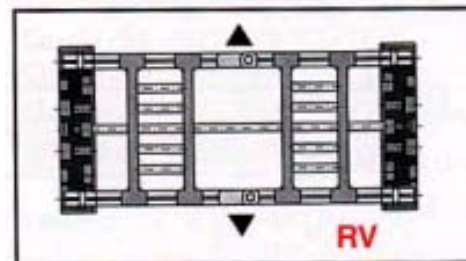

TYPES OF ACCESSORIES

FRAME STAY

Nylon-In / Out Hinges
Cover Strip-Plastic

RL/RV - Twist in / Out Aluminum

RS - Bolted Aluminum Bar

RM - Heavy Duty Bolted Aluminum Bar

LAPP GROUP

LAPP USA
29 Hanover Road
Florham Park, NJ 07932
800-774-3539
www.lappusa.com