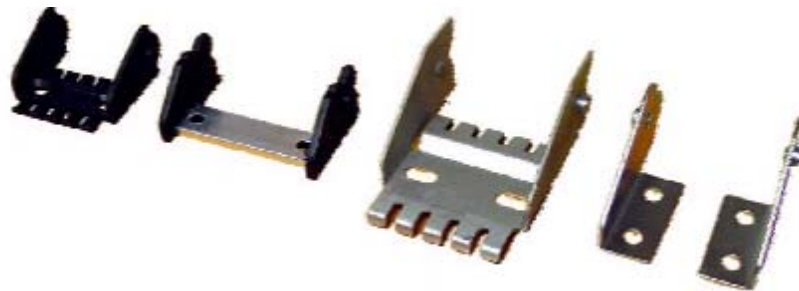

TYPES OF ACCESSORIES

- Divider: Nylon: Verticals (more common) & Horizontal
 - Brackets: Nylon (one or two piece) , Metals (two pieces)
 - Standard Frame Stay:
 - Nylon -Standard, In/Out Hinges
 - Cover Strip
 - RL/RV - Twist In/Out Aluminum Bar
 - RS - Bolted Aluminum
 - RM - Heavy duty bolted on aluminum bar
-
- Metal Guide Channels - for support & guides of the track, available in the industry - too costly

Products we offer

- Versa Trax, Plastitrak
- Plastitrak Model 32
- Varitrak, 650K, 900K
- Available in the industry
- Available in the industry

PLASTIC DIVIDERS: HORIZONTAL & VERTICAL

METAL & PLASTIC BRACKETS

TYPES OF ACCESSORIES

FRAME STAY

Nylon-In / Out Hinges
Cover Strip-Plastic

RL/RV - Twist in / Out Aluminum

RS - Bolted Aluminum Bar

RM - Heavy Duty Bolted Aluminum Bar

LAPP GROUP

LAPP USA
29 Hanover Road
Florham Park, NJ 07932
800-774-3539
www.lappusa.com