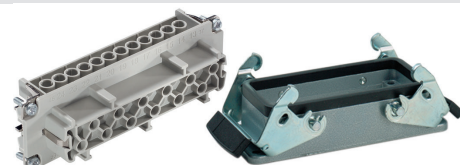

EPIC KIT 24 PIN HUN, CHASSIS INNFELT, 2 BØYLER

1531191	75009652	
1531375	10197000	H-BE 24 BS HUN innsats
1531380	10102000	AG CHASSIS INNFELT, 24 pin metall